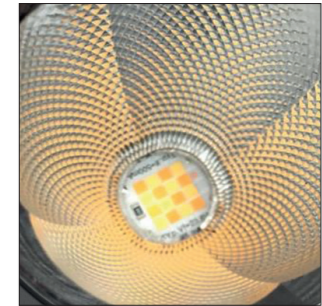

The optics can be equipped with 2700K, 3000K, 4000K or with an innovative Tunable White function that covers a range from 2700K to 6500K. In order to design unique light scenes, you have the complete freedom to combine modules with different light temperatures. These can be operated by using a simple control system.