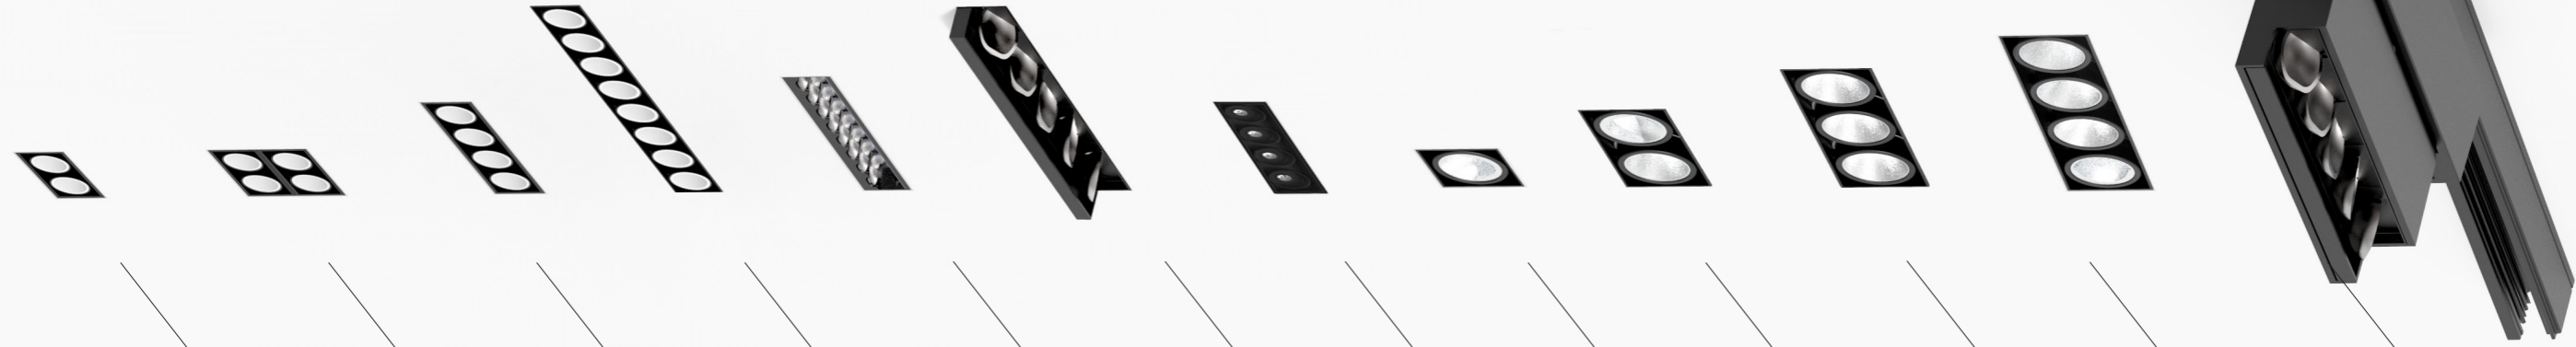

MAGIQ 2 KORONA

MAGIQ 2x2 KORONA

MAGIQ 4 KORONA

MAGIQ 8 KORONA

MAGIQ HOLLOW WALLWASH

MAGIQ WALLWASH

MAGIQ 4 LFO

MAGIQ PRO 1

MAGIQ PRO 2

MAGIQ PRO 3

MAGIQ PRO 4

MAGIQ PLUS WALLWASH