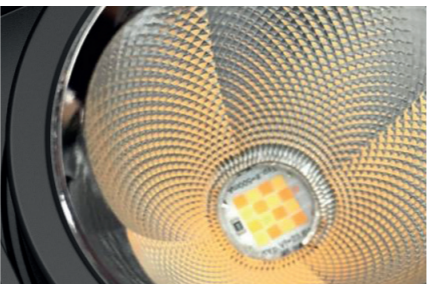

The Tunable White light source option can be combined with all optics available for MAGIQ PRO, including the wallwasher reflector, to offer consistency in the most complete way.

INSPIRATION | BIEFFE

MAKE IT YOURS!