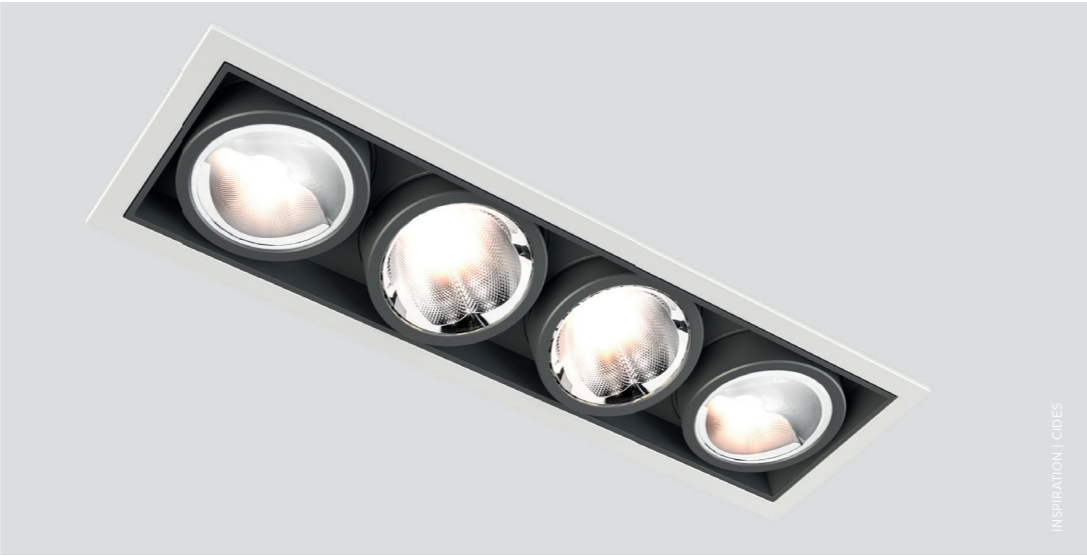

The Tunable White light source option can be combined with all optics available for MAGIQ PRO, including the wallwasher reflector, to offer consistency in the most complete way.

INSPIRATION | BIEFFE

MAKE IT YOURS!