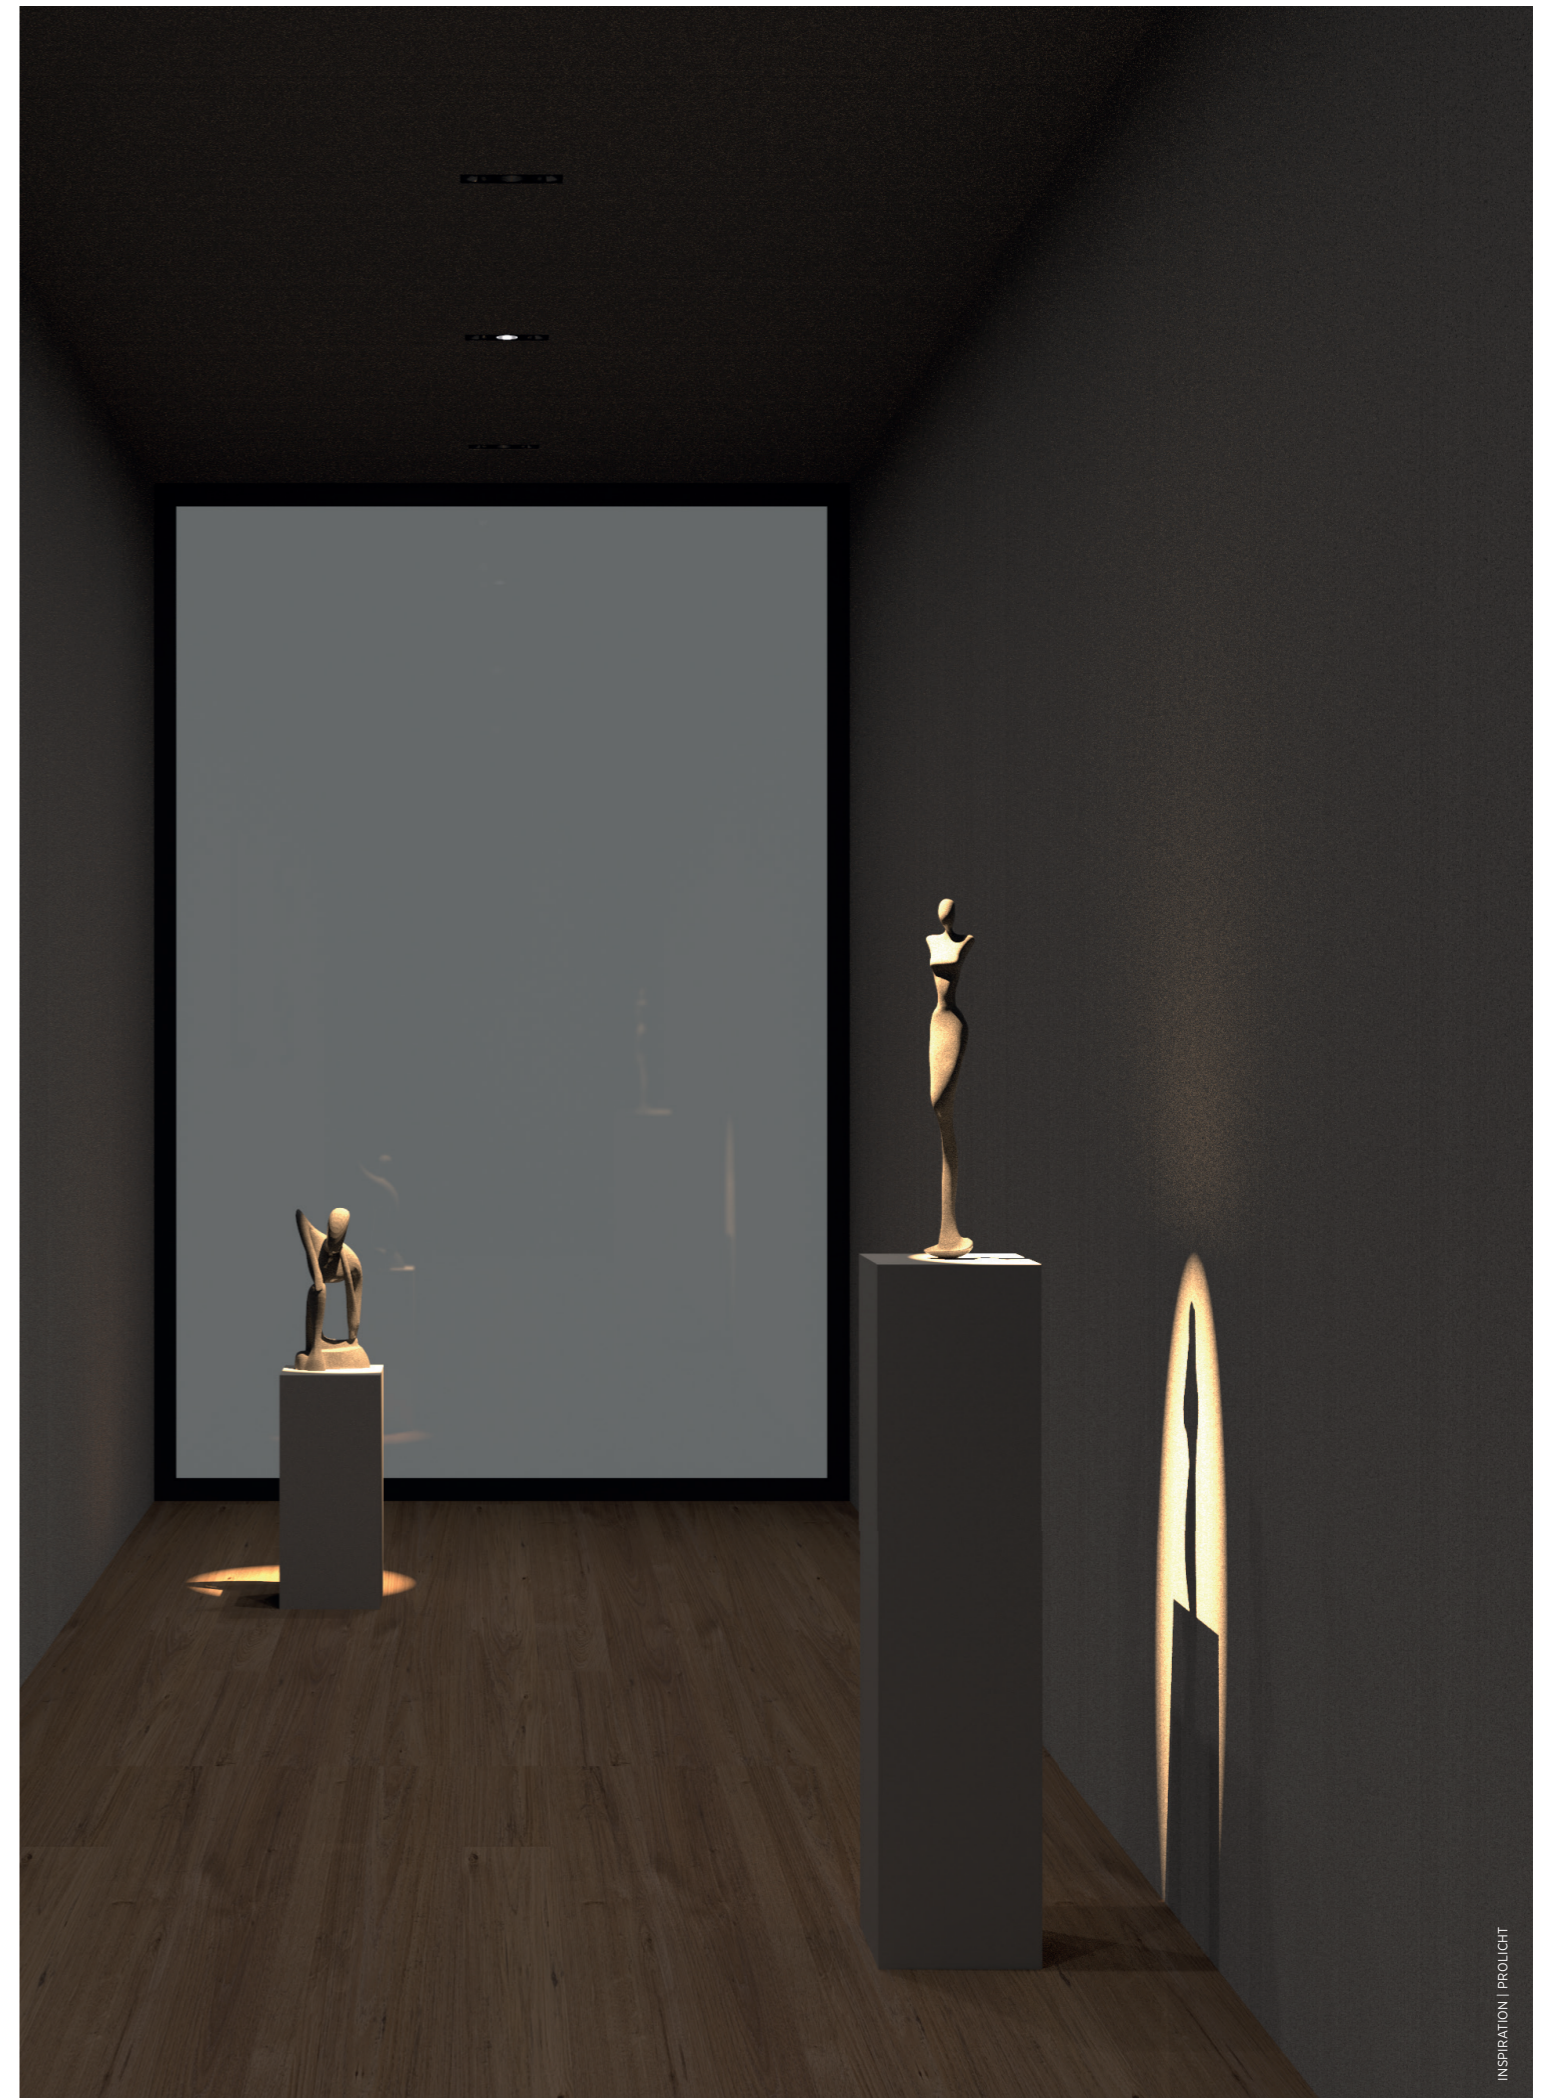

Die einstellbare Tunable White Option kann mit allen für MAGIQ PRO verfügbaren Optiken kombiniert werden, einschließlich des Wallwash-Reflektors, um eine möglichst vollständige Konsistenz zu gewährleisten.

The Tunable White light source option can be combined with all optics available for MAGIQ PRO, including the wallwasher reflector, to offer consistency in the most complete way.