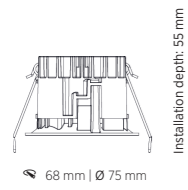

68 mm | Ø 75 mm

CONCRETE

68 mm | Ø 95 mm

POWER

13 WATT

IP INTERNATIONAL PROTECTION

IP44

INSTALLATION

13 WATT

IP INTERNATIONAL PROTECTION

IP40

INSTALLATION

Installation depth: 85 mm

68 mm | Ø 75 mm

COLOR TEMPERATURE CCT

BEAMWIDTH