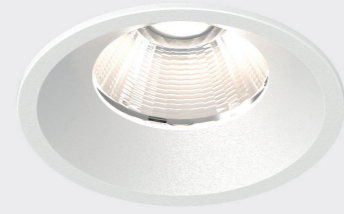

# THE FUTURE IS NOW!

PROLICHT WORKS WITH MATTER

TRIMLESS

RECESSED

CONCRETE

TRIMLESS

86 mm | Ø 75 mm

RECESSED