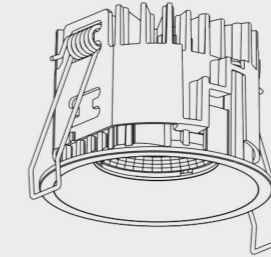

RECESSED

68 mm | Ø 75 mm