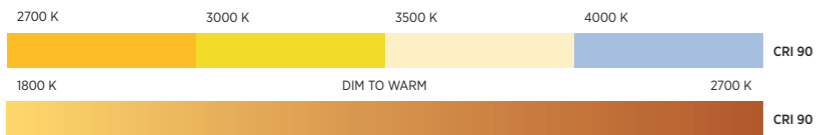

COLOR TEMPERATURE CCT

BEAMWIDTH

LENS PACK

COLOR

25 PROLICHT COLORS

RAL Classic or any other special color on request

INVADER COMPACT

CCT / K		LUMEN MAX.	WATT	CRI	IP	BEAM ANGLE			INSTALLATION DEPTH MIN. mm *	ART-N° TRIMLESS	ART-N° RECESSED	ART-N° CONCRETE
2700	3000 3500 4000	1123	13	90	IP44	SPOT 18°	FLOOD 36°	WIDE FLOOD 56°	55	120-0514	220-0970	220-0974
DIM TO WARM 1800 - 2700		804	12	90	IP44	SPOT 16°	FLOOD 36°	WIDE FLOOD 56°	55	120-0516	220-0973	220-0977