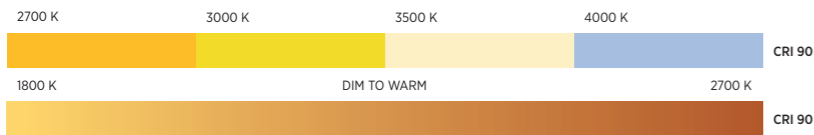

13 WATT

IP INTERNATIONAL PROTECTION

IP40

INSTALLATION

Installation depth: 85 mm

68 mm | Ø 75 mm

COLOR TEMPERATURE CCT

BEAMWIDTH