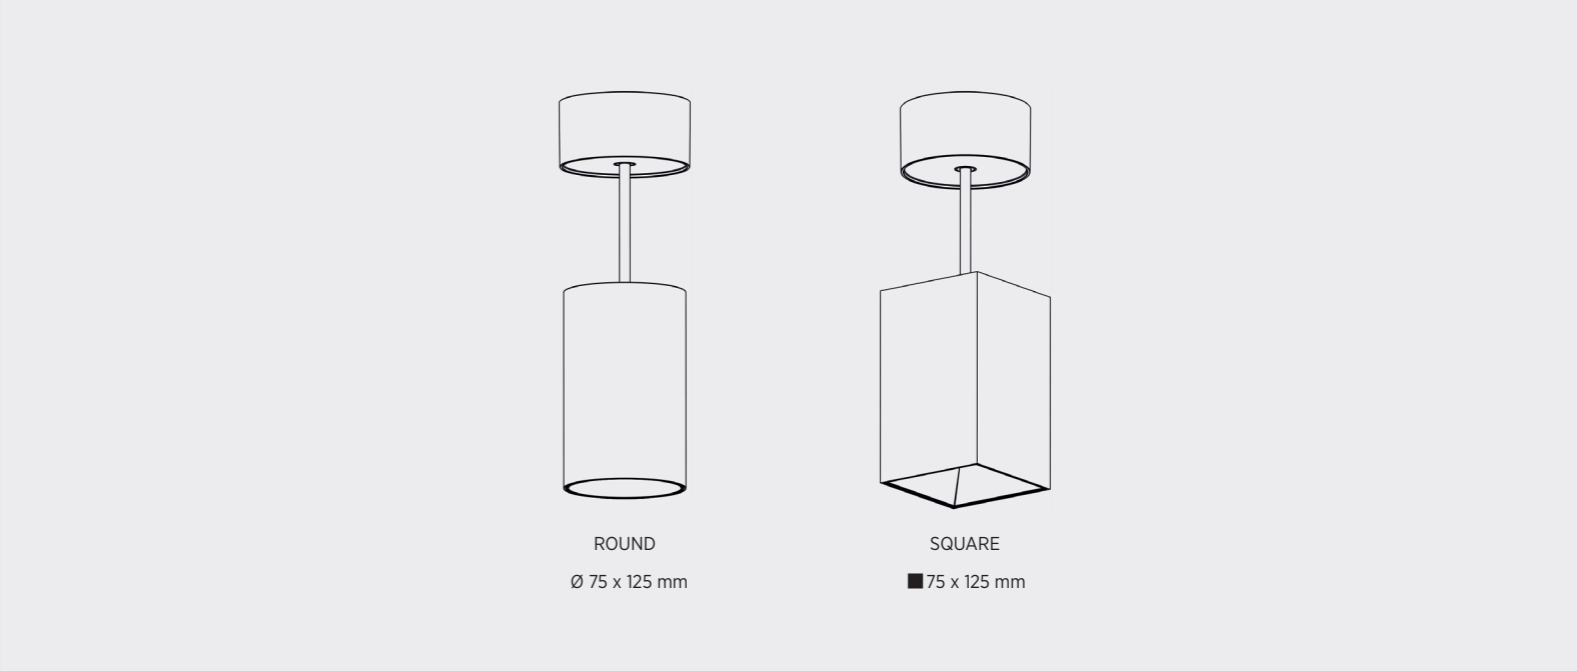

POWER

10 WATT

IP INTERNATIONAL PROTECTION

IP20

INSTALLATION

DRIVER INCLUDED / TROUGH WIRING

COLOR TEMPERATURE CCT

BEAMWIDTH

TEXTILE CABEL LENGTH

2 METERS   6 METERS

TEXTILE CABEL COLOR

COLOR

25 PROLICHT COLORS

RAL Classic or any other special color on request

INVADER SUSPENDED

VERSION	CCT / K				LUMEN MAX.	WATT	CRI	IP	BEAM ANGLE				ART-N° STANDARD	ART-N° DALI	
	2700	3000	3500	4000					SPOT	FLOOD	34°	WIDE FLOOD			60°
ROUND	2700	3000	3500	4000	1075	10	90	IP20	SPOT 16°	FLOOD 34°	WIDE FLOOD 60°	420-2620	420-2622		
SQUARE	2700	3000	3500	4000	1075	10	90	IP20	SPOT 16°	FLOOD 34°	WIDE FLOOD 60°	420-2660	420-2662		

POSSIBLE CONTROLS

ON/OFF