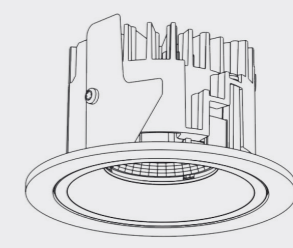

68 mm | Ø 75 mm

CONCRETE

68 mm | Ø 95 mm

POWER

13 WATT

IP INTERNATIONAL PROTECTION

IP44

INSTALLATION