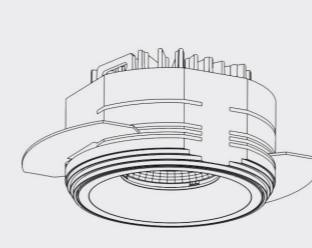

TRIMLESS

86 mm | Ø 75 mm