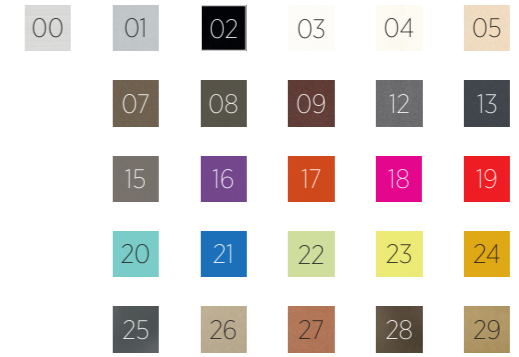

WWW.PROLICHT.AT

CONFIGURATION MAKES A DIFFERENCE

RAL Classic or any other special color on request

Damit Leuchten einen bedeutenden Beitrag zur Raumgestaltung leisten können, brauchen Sie die Möglichkeit der uneingeschränkten Konfigurierbarkeit. Und wir von PROLICHT geben sie Ihnen. Bei all unseren Lichtlösungen.

Probieren Sie es aus und lassen Sie sich überzeugen, was es heißt, aus Millionen von Kombinationsmöglichkeiten, sein eigenes, maßgeschneidertes Produkt zu erstellen. Mit unserem einzigartigen 3D-Konfigurator.